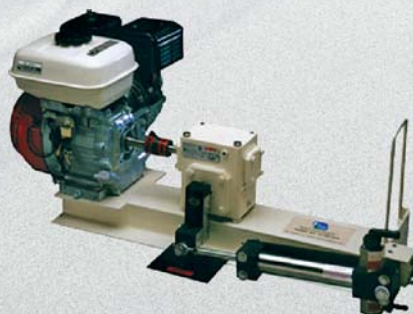

Battery, Suction & Discharge Hoses are not included.

PBM also stocks CDS-John Blue Injection Pumps.